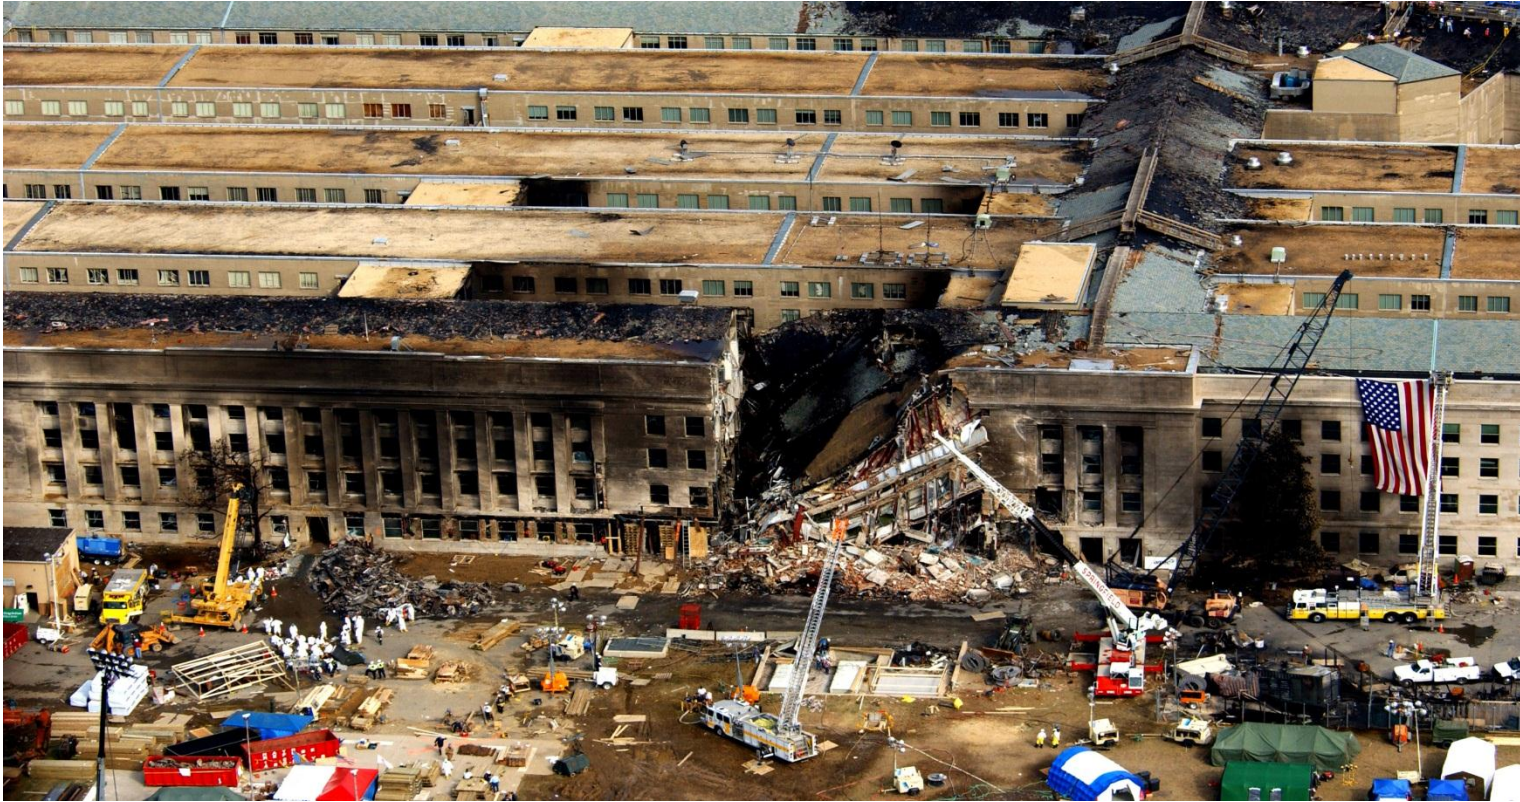

9/11 Terrorist Attacks